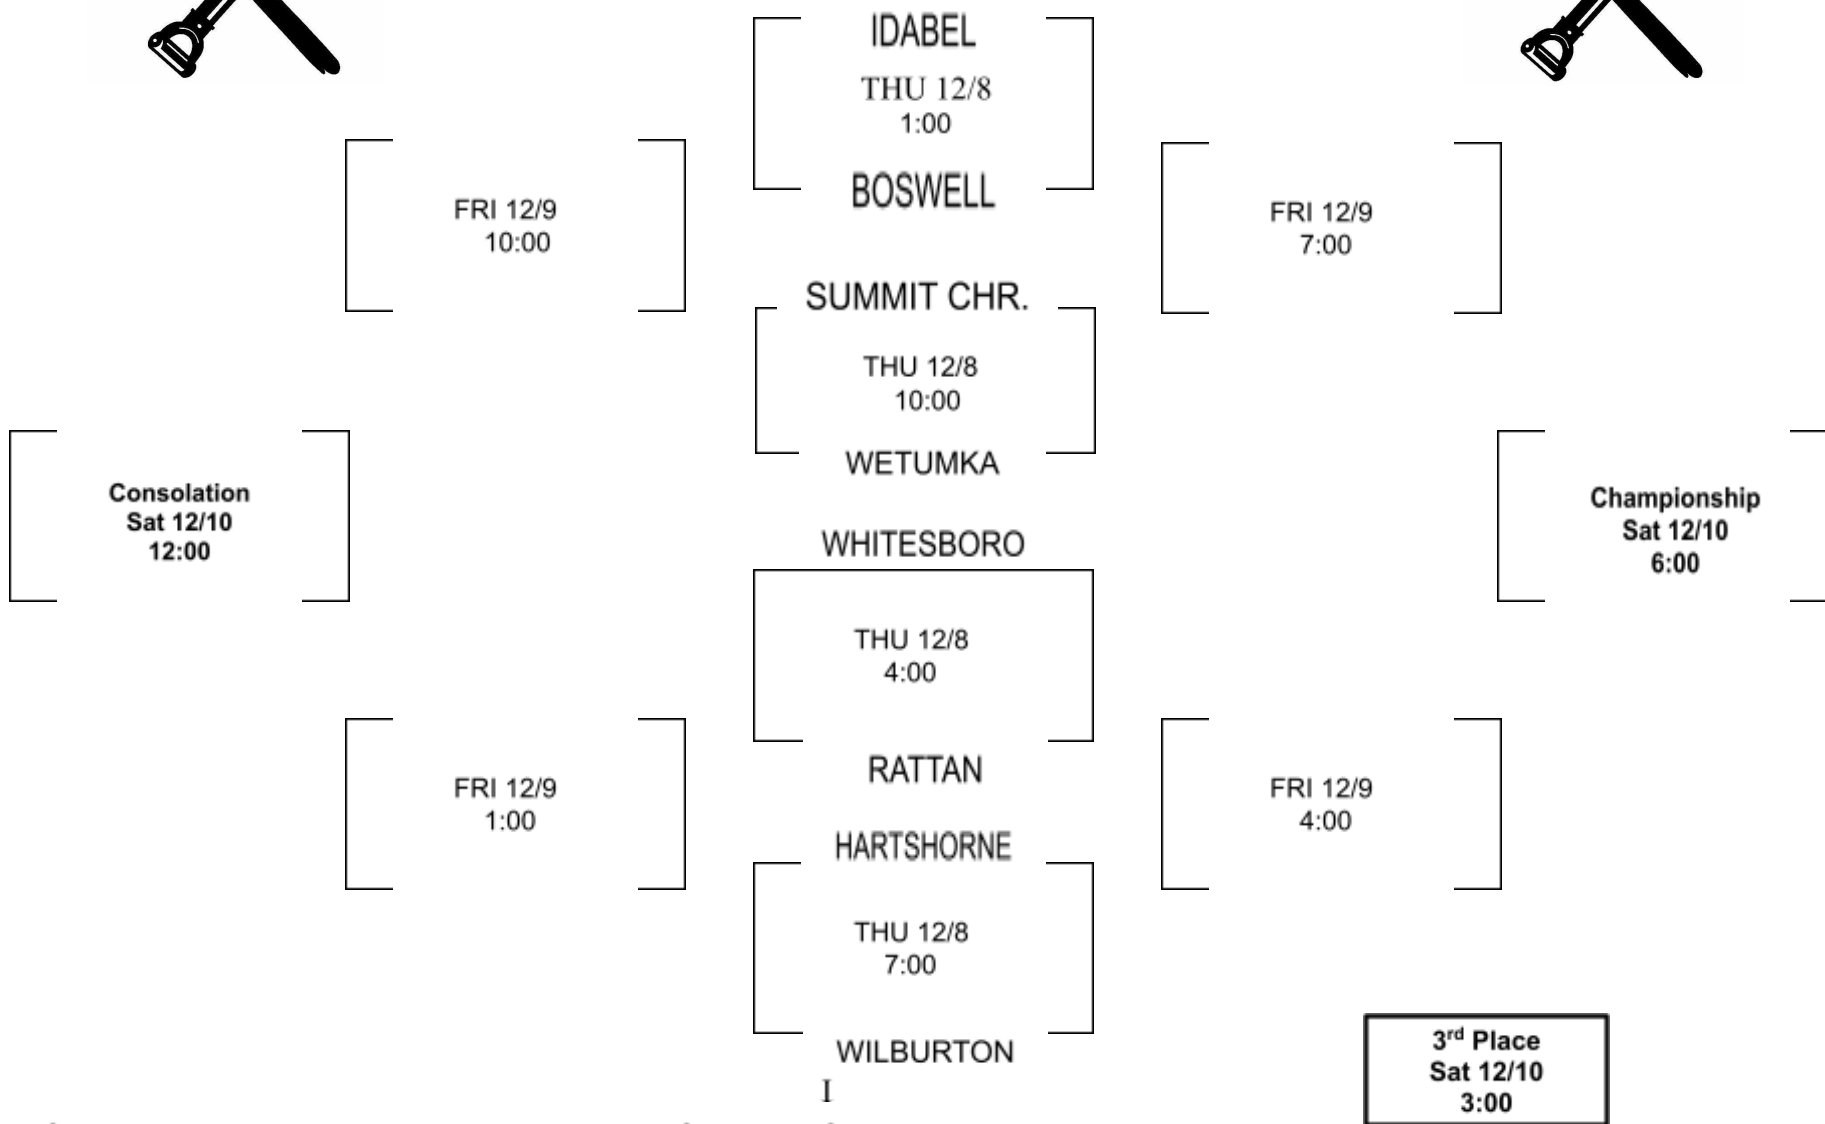

Hartshorne High School

Pick & Shovel Classic

December 8-10, 2022

Girls Bracket Top Team White Uniforms